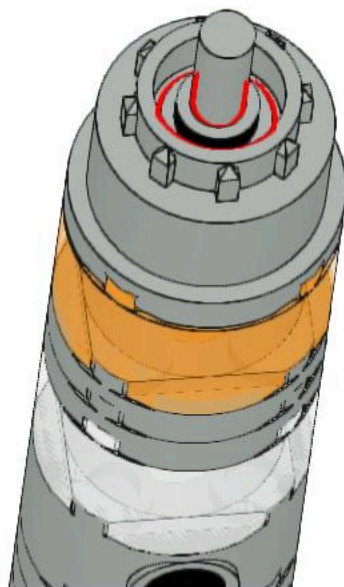

Assembly instruction of METRO G

METRO G is the most comprehensive and flexible material loader range on the market. Whether simple or highly complex, METRO G's modular building block system will provide you with an individual solution tailored to your needs.

7

8

9

10

11

12

13

14