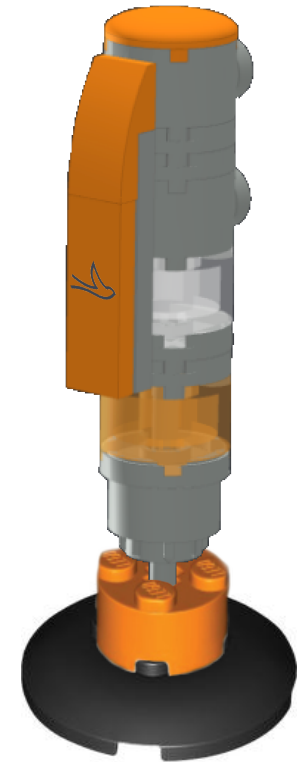

Assembly instruction of METRO G

METRO G is the most comprehensive and flexible material loader range on the market. Whether simple or highly complex, METRO G's modular building block system will provide you with an individual solution tailored to your needs.

Build your own material loader - try it!

motan
GROUP

1

2

3

4

5

6